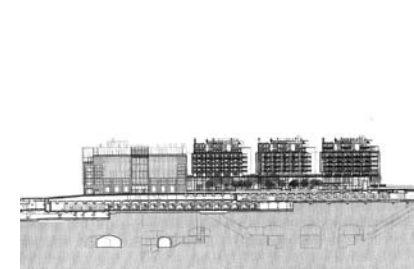

39
project
typology
architect
realization
address
**Kamppi centre
commercial/residential /
office**
**Juhani Pallasmaa,
Helin & Co., Marja-Riitta
Norri, ARX**
2006
Urho Kekkosen katu 5b