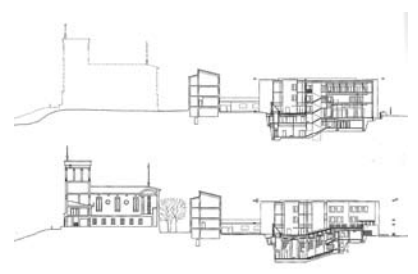

48
project
typology
architect
realization
address

**Cultural centre Sandels
cultural
Juha Leiviskä,
Rosemarie Schnitzler
2007
Sandelsinkatu 3**