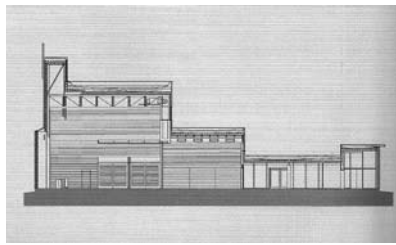

37
project
typology
architect
realization
address
**Laajasalo church
church**
**Kari Järvinen,
Merja Nieminen**
2003
Reposalmentie 13