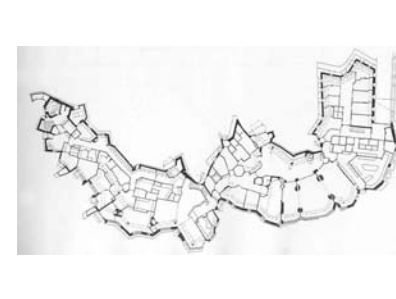

29
project
typology
architect
realization
address
**Espoo cultural centre
cultural**
Arto Sipinen
1989
Kulttuuriaukio, Espoo

30
project
typology
architect
realization
address
**Official residence of the
President of Finland
office/residential**
Raili and Reima Pietilä
1993
Mäntyniementie 4