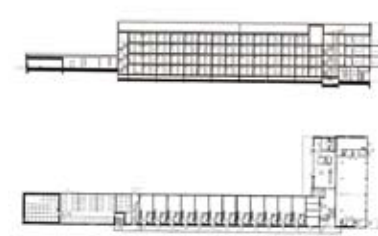

47
project
typology
architect
realization
address

**Kumpula student housing
residential
Brunow & Maunula
2007
Intiankatu 20-21**

36
project
typology
architect
realization
address

**The Sanoma House
office building
Jan Söderlund,
Antti-Matti Siikala
1999
Töölönladenkatu 2**