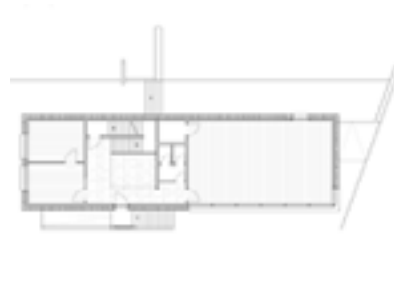

4
project
typology
architect
realization
address

Raffaisen Bank office building
Luigi Snozzi
1984
El Cuvént, Monte Carasso