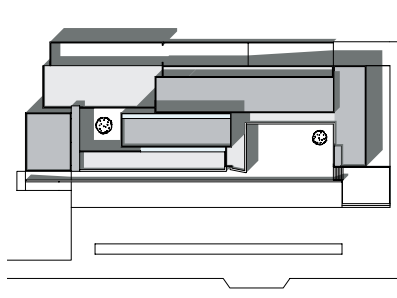

32
project
typology
architect
realization
address

Biblioteca
university library
Michele Tognola,
Giorgio Tognola
2001
via G. Buffi, Lugano