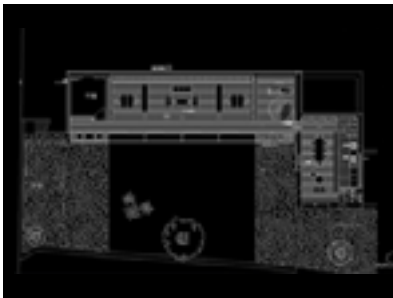

5
project
typology
architect
realization
address

Portone Residential Building
Aurelio Galfetti
1984
via Mirasole, Bellinzona