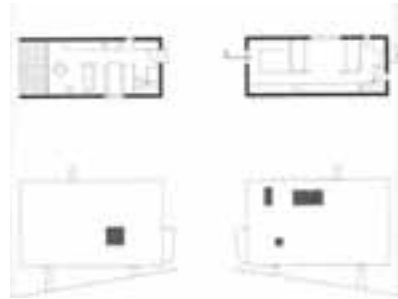

27
 project
 typology
 architect
 realization
 address

**Chiesa San Giovanni
 Battista
 church
 Mario Botta
 1998
 Mogno-Fusio,
 Valle Maggia**

28
 project
 typology
 architect
 realization
 address

**Sistemazione
 piazza del Sole
 public space
 Livio Vacchini
 1999
 piazza del Sole,
 Bellinzona**