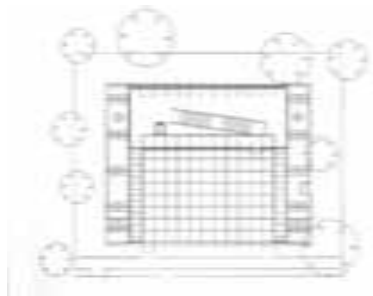

33
project
typology
architect
realization
address

**Edificio multifunzionale
university**
A. Galfetti, J. Könz
2001
**via G. Buffi 13,
Lugano**